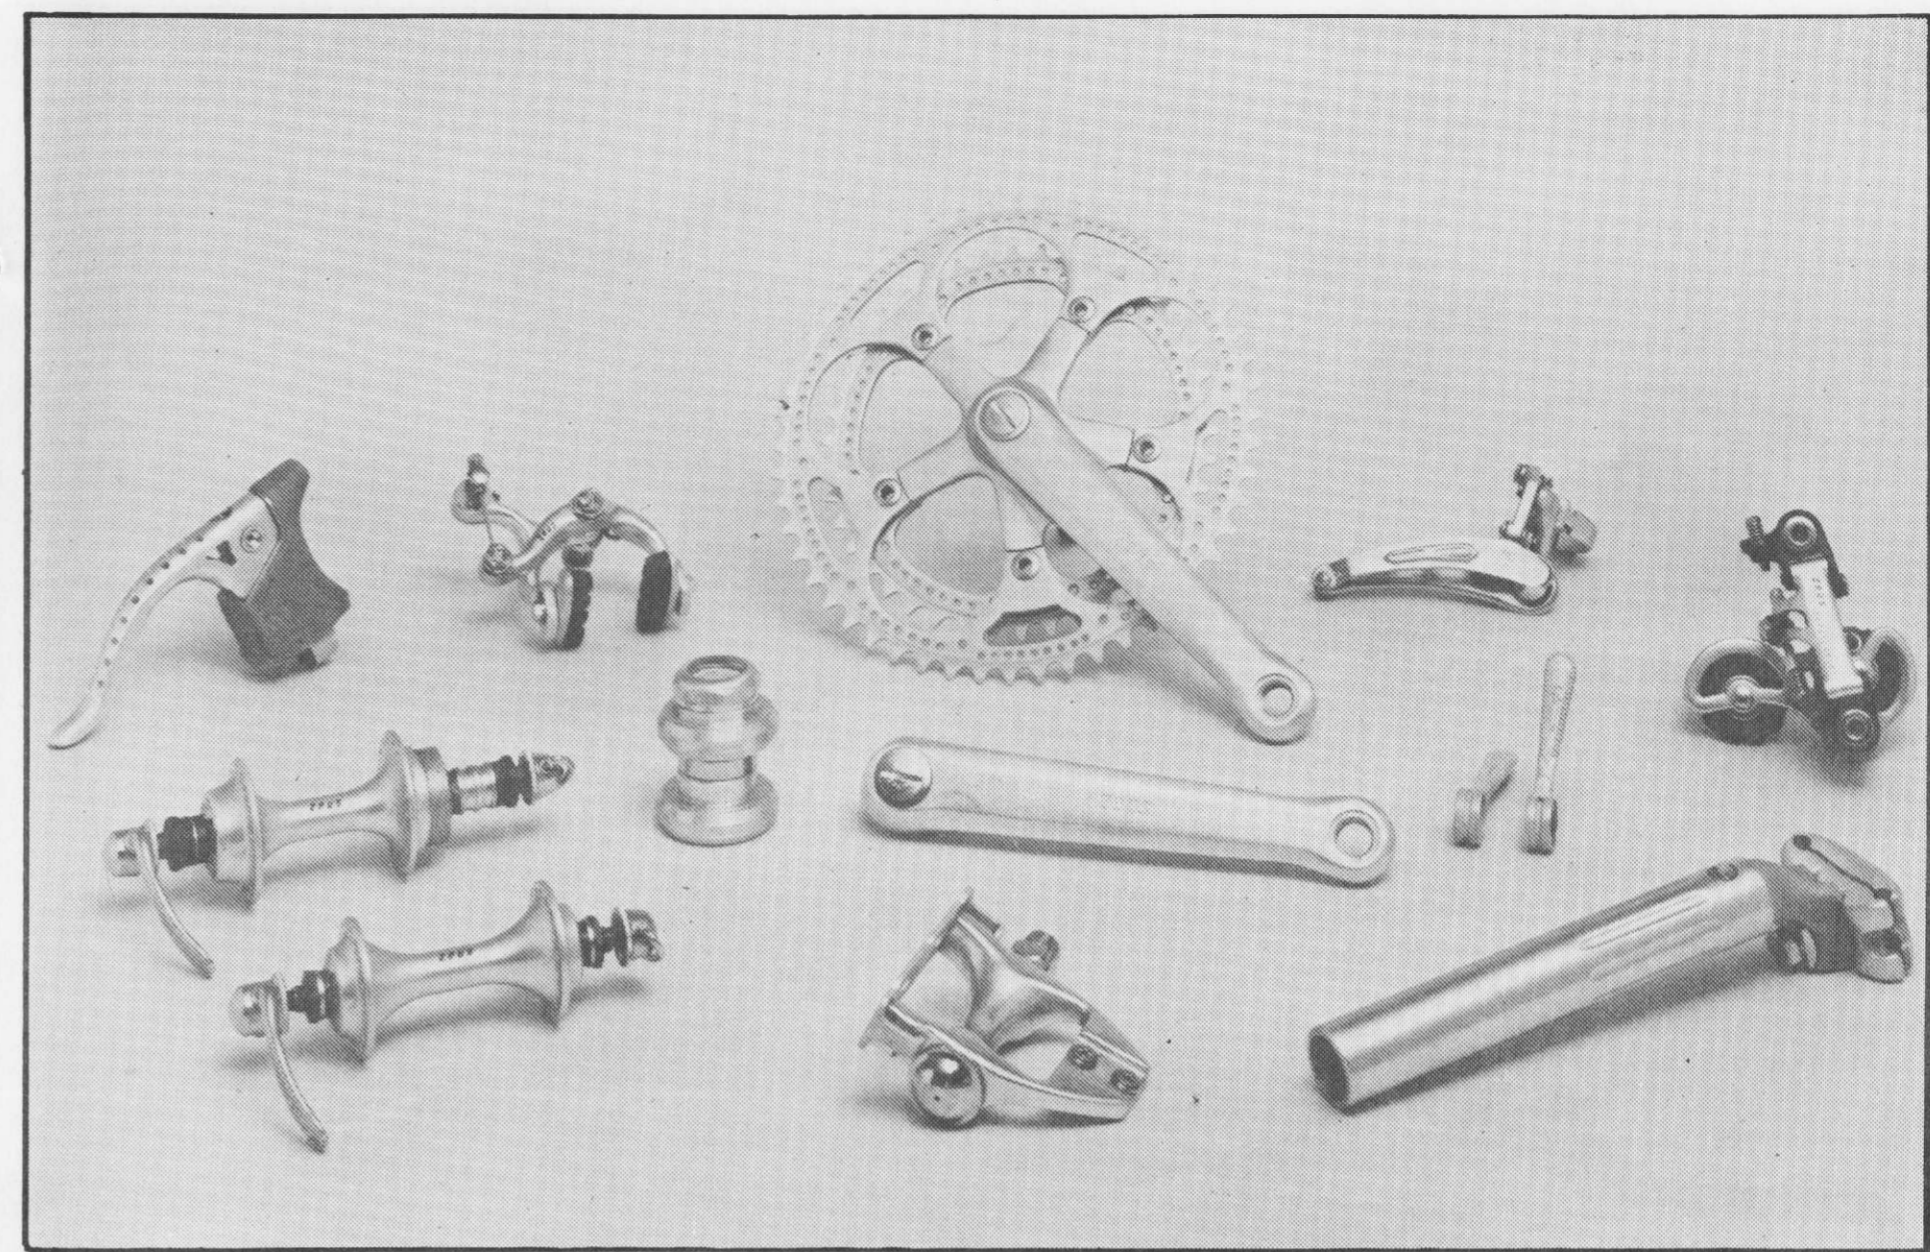

## ZEUS TRACK COMPONENTS

## ZEUS SUPERCRONOS GROUP

REF

- 13100 Supercronos Crankset 170mm only
- 23100 Supercronos Bottom Bracket
- 24000 Supercronos Pedal Set
- 27000 Supercronos Brakeset-short 42-50, long 46-56
- 28000 Supercronos Hubset 32h, 36h - 5v&6v
- 25000 Supercronos Seatpost - sizes available 25, 25.8, 26, 26.2, 26.4, 26.6, 26.8, 27, 27.2

- 28400 Zeus Track Hubset, 32h & 36h
- 28300 Zeus large flange Hubset 32h & 36h available in 5v & 6v
- 28450 Zeus alloy Track Cogs for 1/8" chain, available in 13 to 19 teeth.
- Track Chainrings available in 44 to 56t
- All components available in BSC, SAE or Metric.

- 25500 Zeus Seatpost bolt 19 or 21mm
- 22800 New Racer Front Derailleur
- 21300 New Racer Shifter set
- 21301 New Racer Shifter set—Braze-on
- 26300 New Racer Headset
- Chainrings available in 36t to 56t.
- New Racer group available in British, Italian or Metric threading.