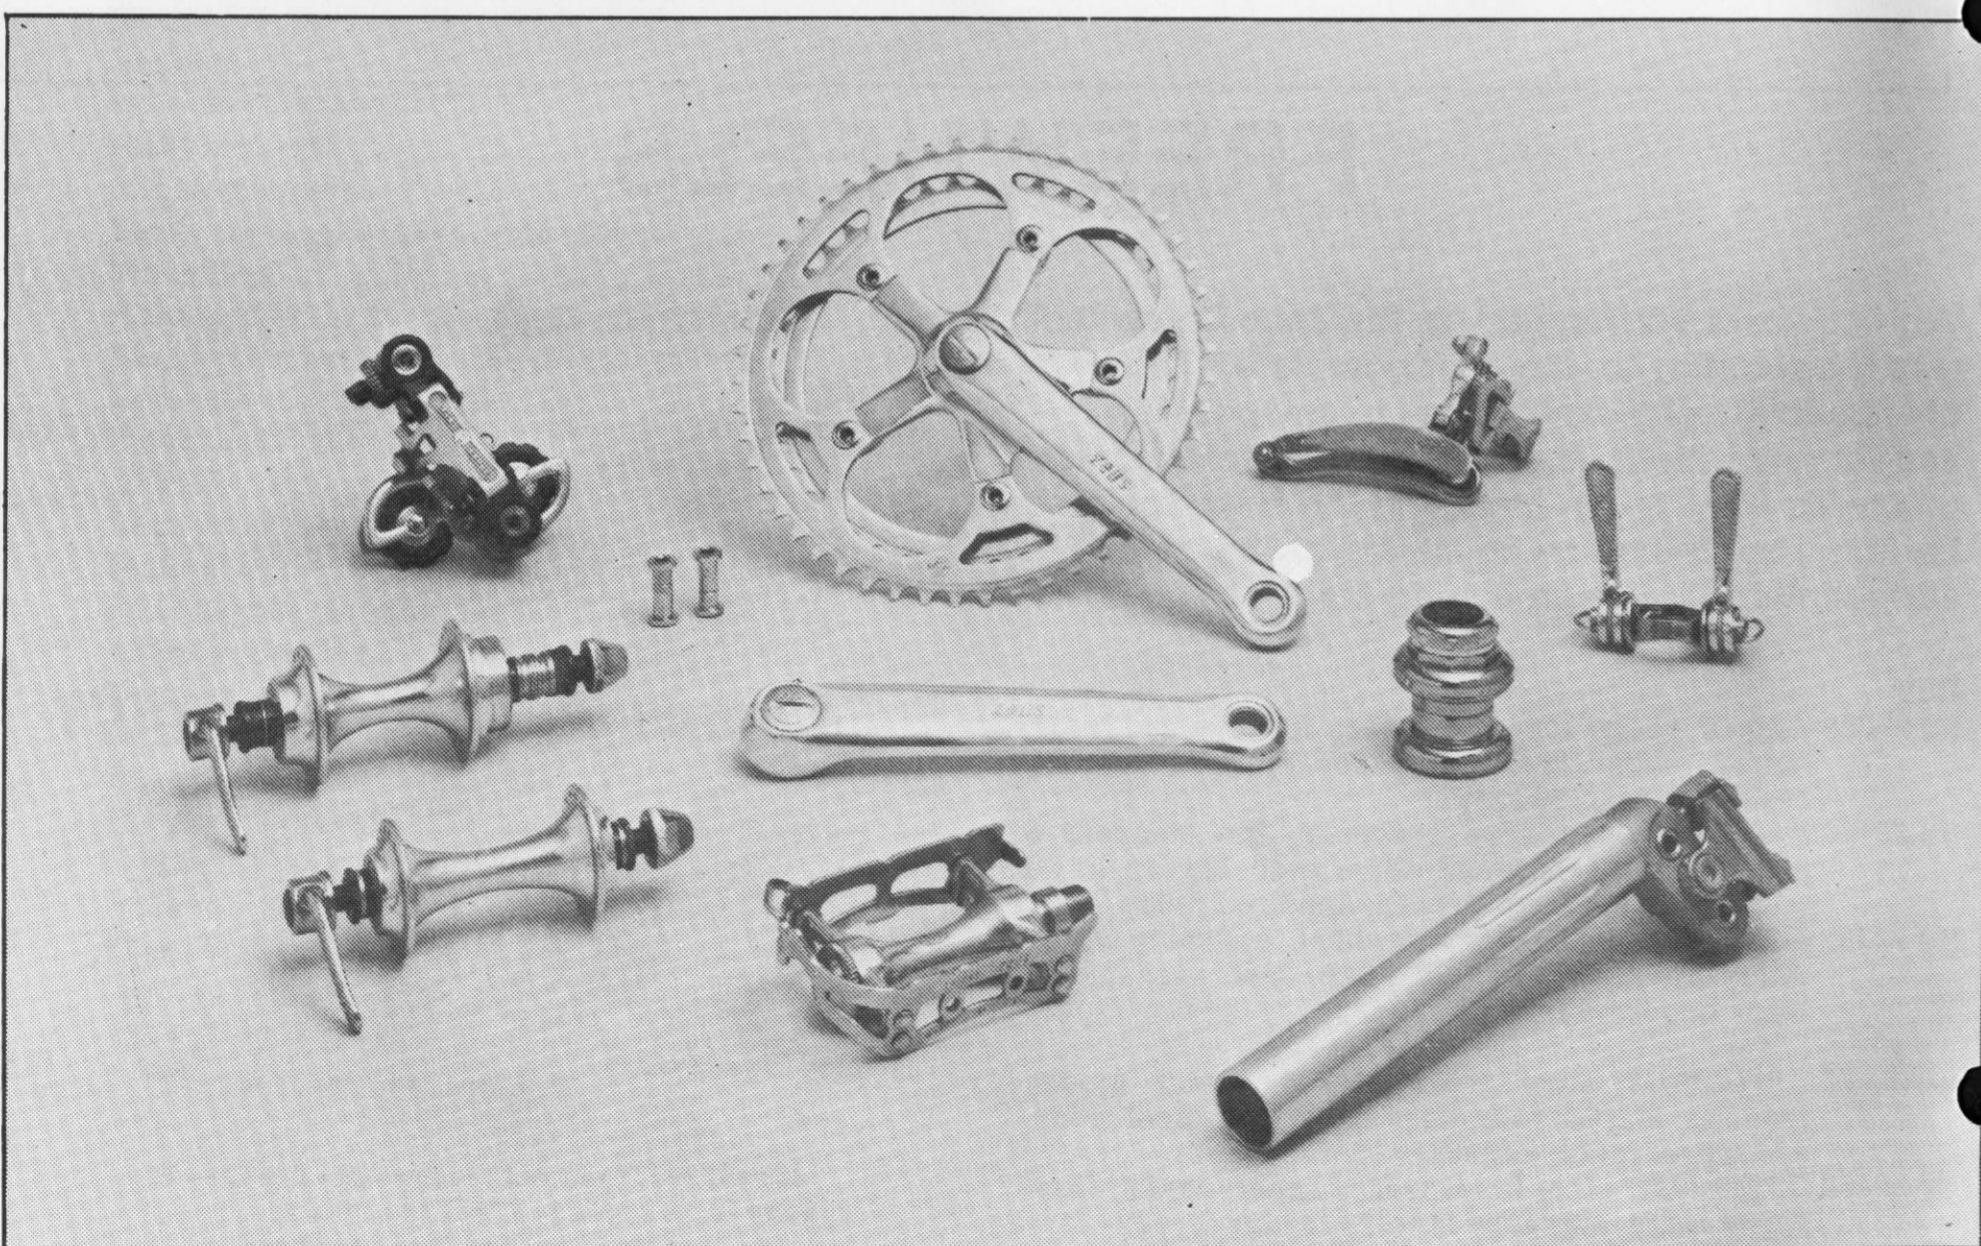

ZEUS NEW RACER GROUP